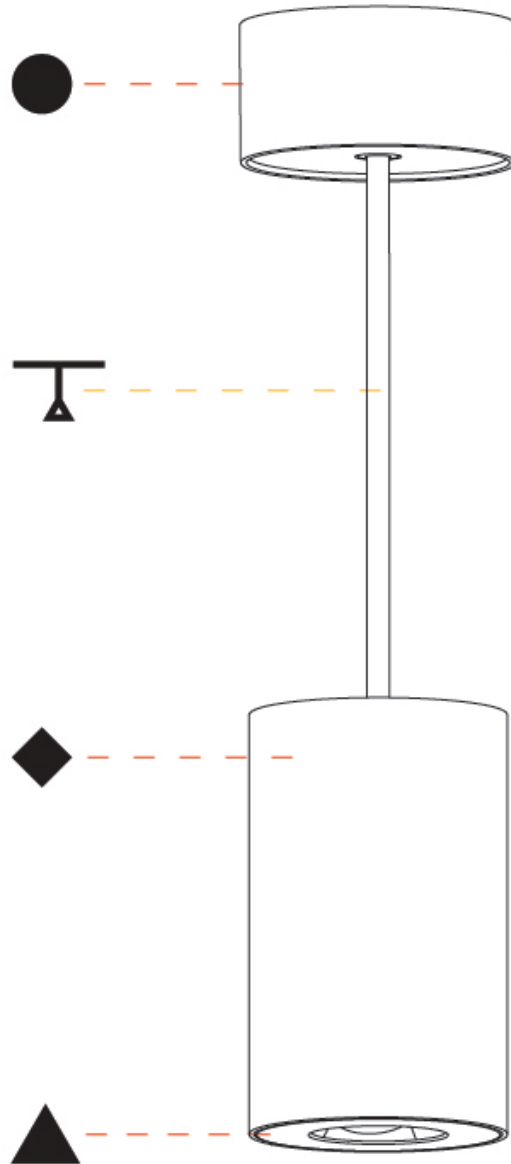

OIKO PRO ROUND SUSPENSION

A300394-

PROJECT

TYPE

SPECIFIER

QUANTITY

DATE

A